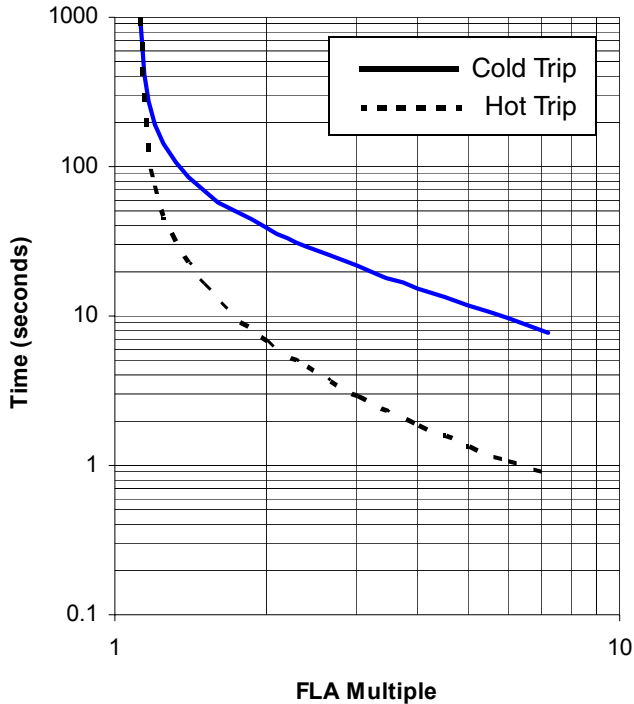

**Trip Class 10**

**Trip Class 15**

**Trip Class 20**

**Trip Class 30**

Typical reset time for 193-EE devices set to automatic reset mode is 120 seconds.