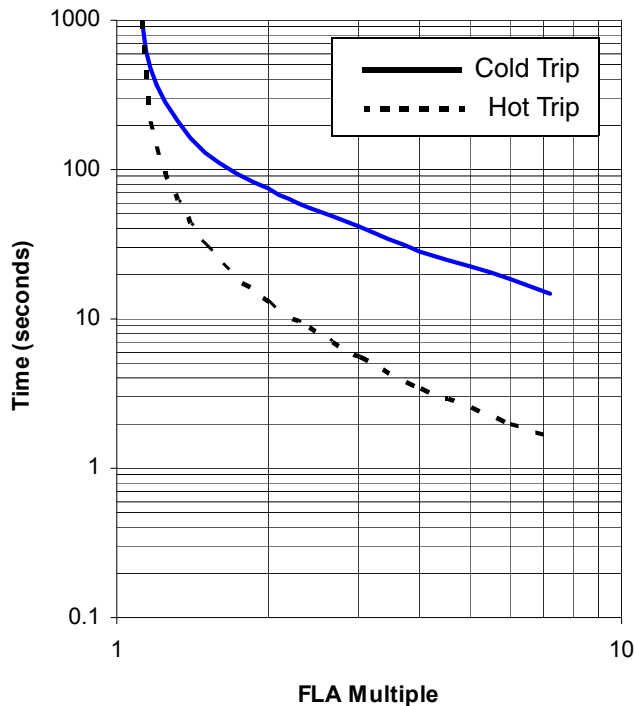

**Trip Class 10**

**Trip Class 15**

**Trip Class 20**

**Trip Class 30**

Typical reset time for 193-EE devices set to automatic reset mode is 120 seconds.