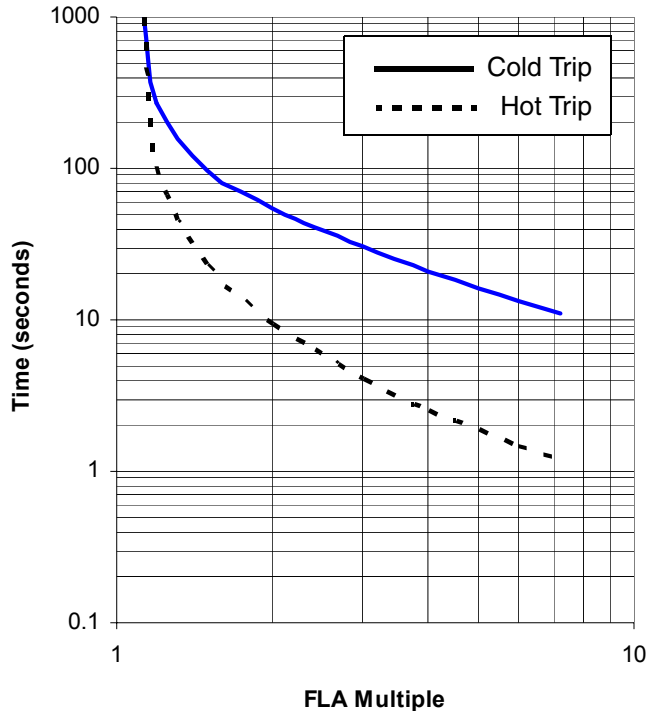

**Trip Class 10**

**Trip Class 15**

**Trip Class 20**

**Trip Class 30**

Typical reset time for 193-EE devices set to automatic reset mode is 120 seconds.