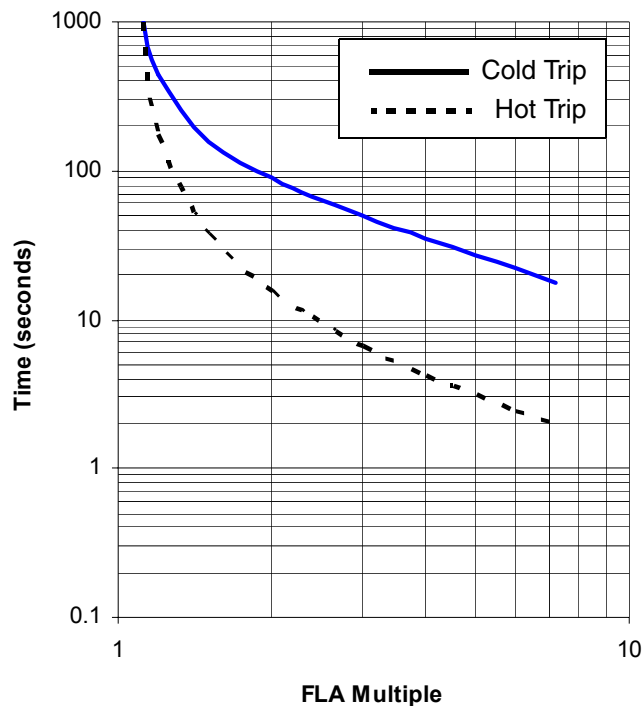

**Trip Class 10**

**Trip Class 15**

**Trip Class 20**

**Trip Class 30**

Typical reset time for 193-EE devices set to automatic reset mode is 120 seconds.